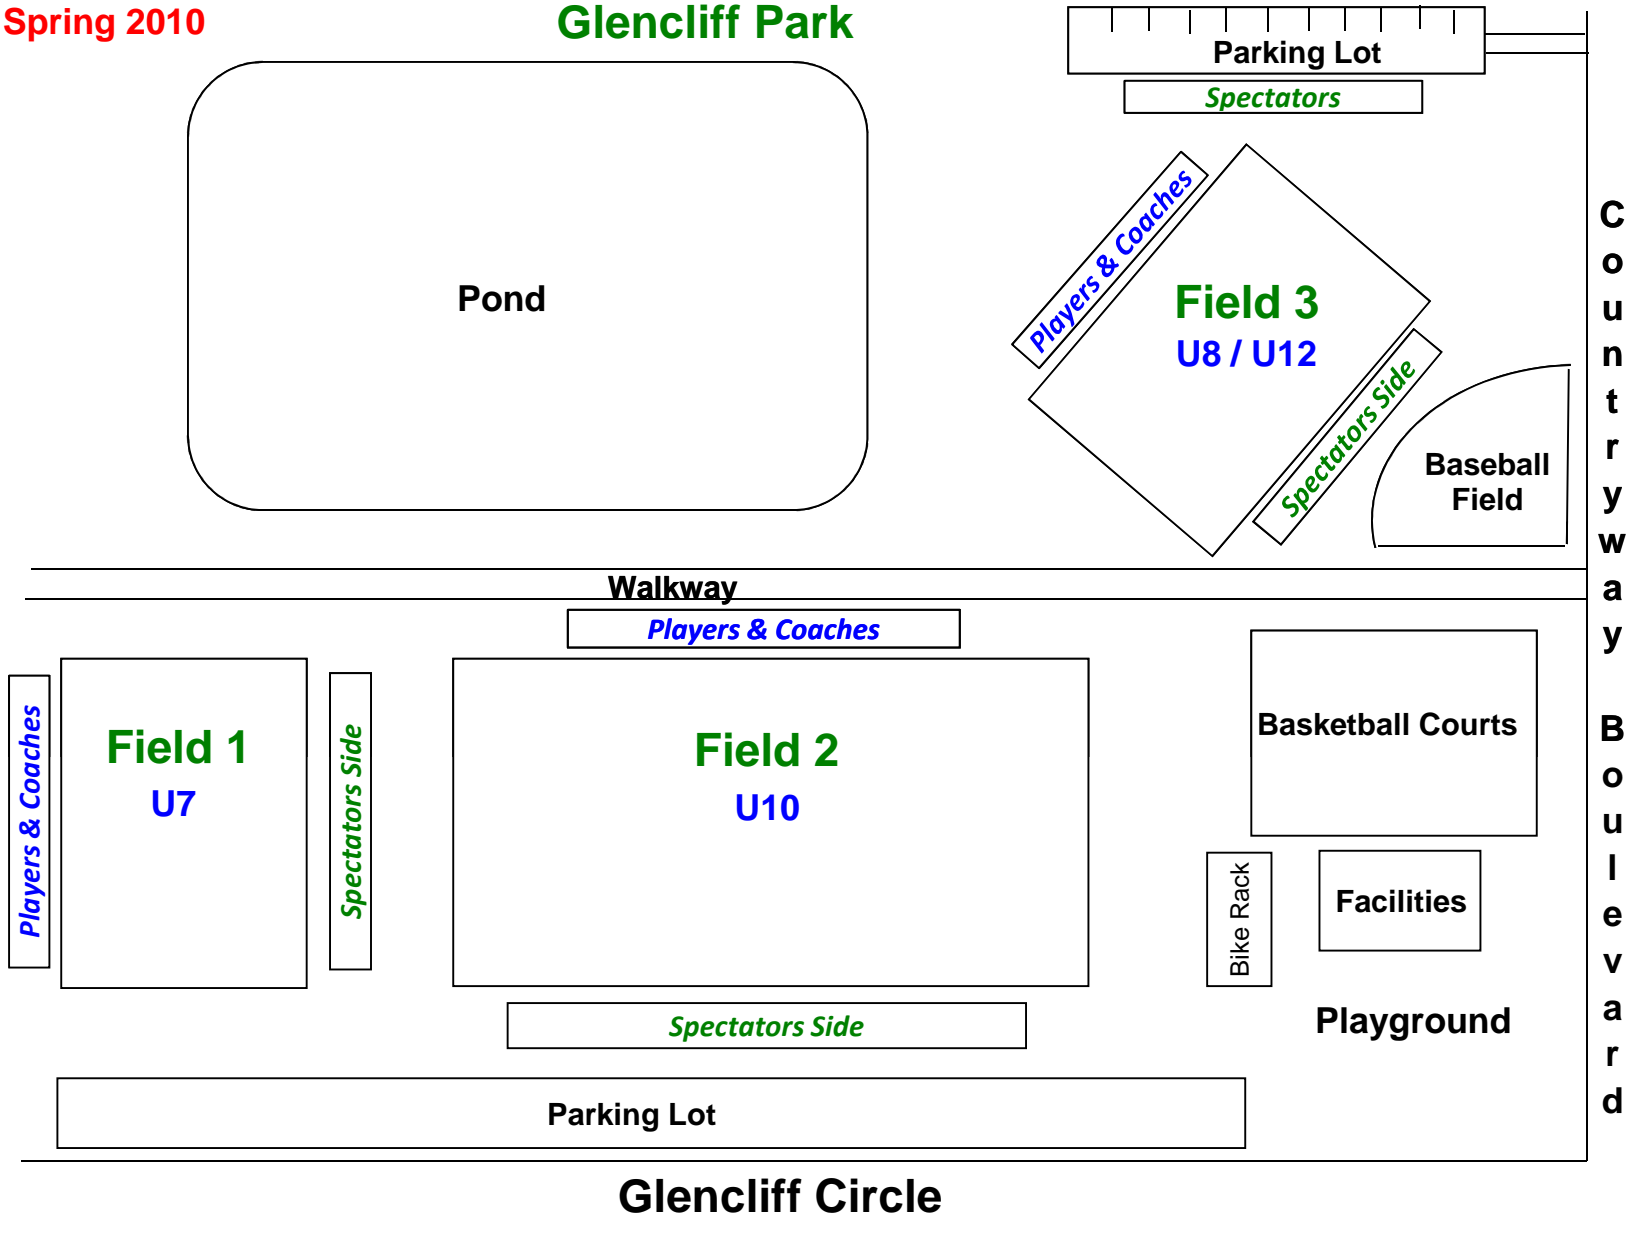

Spring 2010

Glenclyff Park

C
o
u
n
t
r
y
w
a
y

B
o
u
l
e
v
a
r
d

Parking Lot

Glenclyff Circle

Parking Lot

Spectators

Players & Coaches

Field 3
U8 / U12

Spectators Side

Baseball
Field

Walkway

Players & Coaches

Players & Coaches

Field 1
U7

Spectators Side

Field 2
U10

Spectators Side

Basketball Courts

Bike Rack

Facilities

Playground